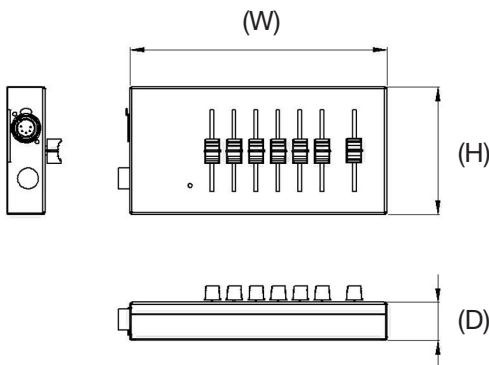

## Overview

This excellent value manual lighting control desk is perfect where minimal control is all that is required. The Level 6 DMX is a conventional small manual single preset lighting control desk.

## Specifications

- Control Channels: 6
- Channel Faders: 6
- Grand Master Faders: 1
- Power Supply (external): 100-240VAC, 47-63Hz, IEC320-C14 mains inlet connector. Lead with DIN4 connector to desk
- DMX Output: DMX512-A via 5 pin female XLR connector
- Dimensions: 53mm(H) x 222mm(W) x 110mm(D)
- Weight: 0.87 Kg
- Operating Temperature: +5°C to +40°C
- Humidity: 5% to 95% Non condensing